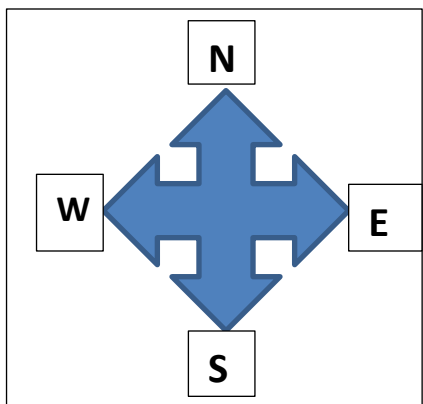

Visit [RepublicServices.com](https://www.RepublicServices.com) for more information on recyclables.

The Split line is Turkey Creek with the Blue being East- (A week) and the light Green being west- (B week) .