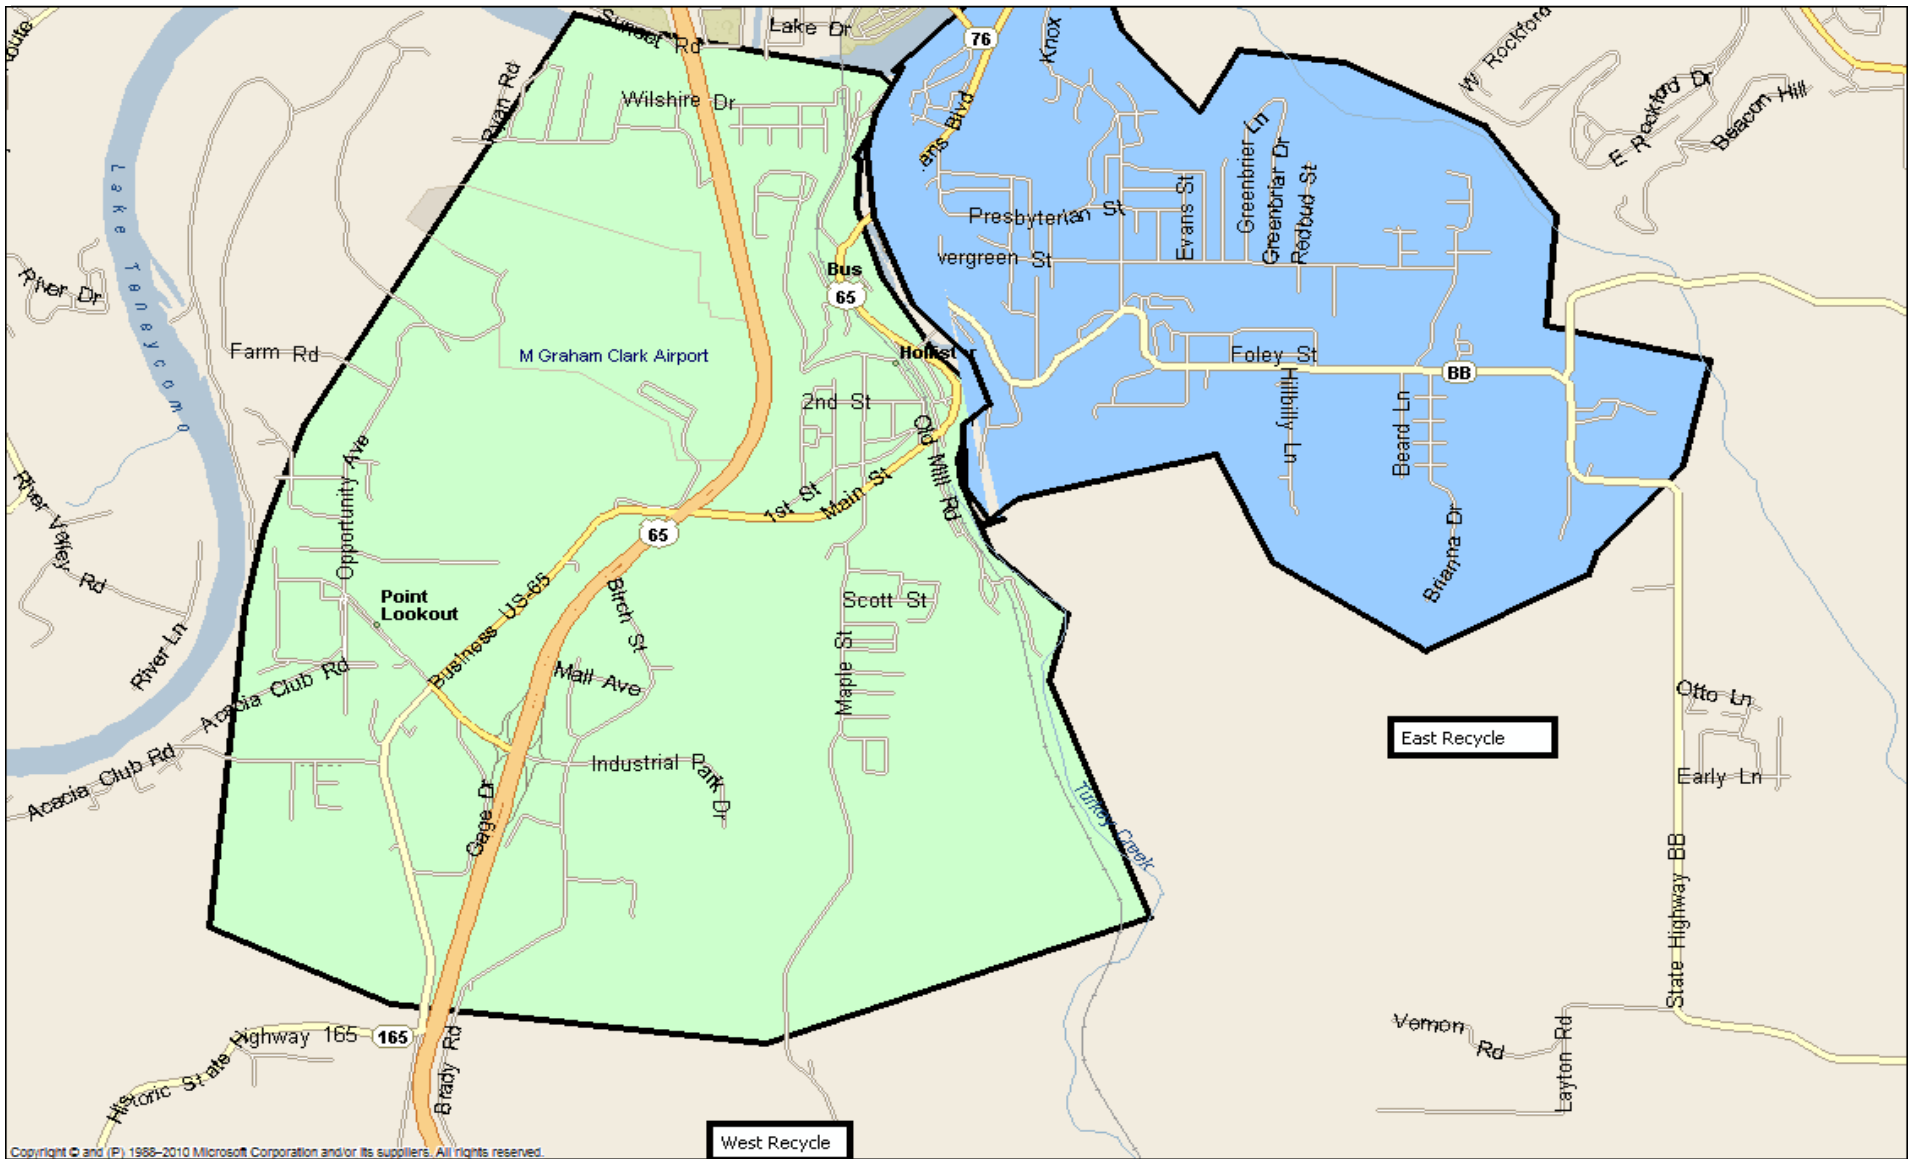

Visit [RepublicServices.com](https://www.RepublicServices.com) for more information on recyclables.

The Split line is Turkey Creek with the Blue being East- (A week) and the light Green being west- (B week) .